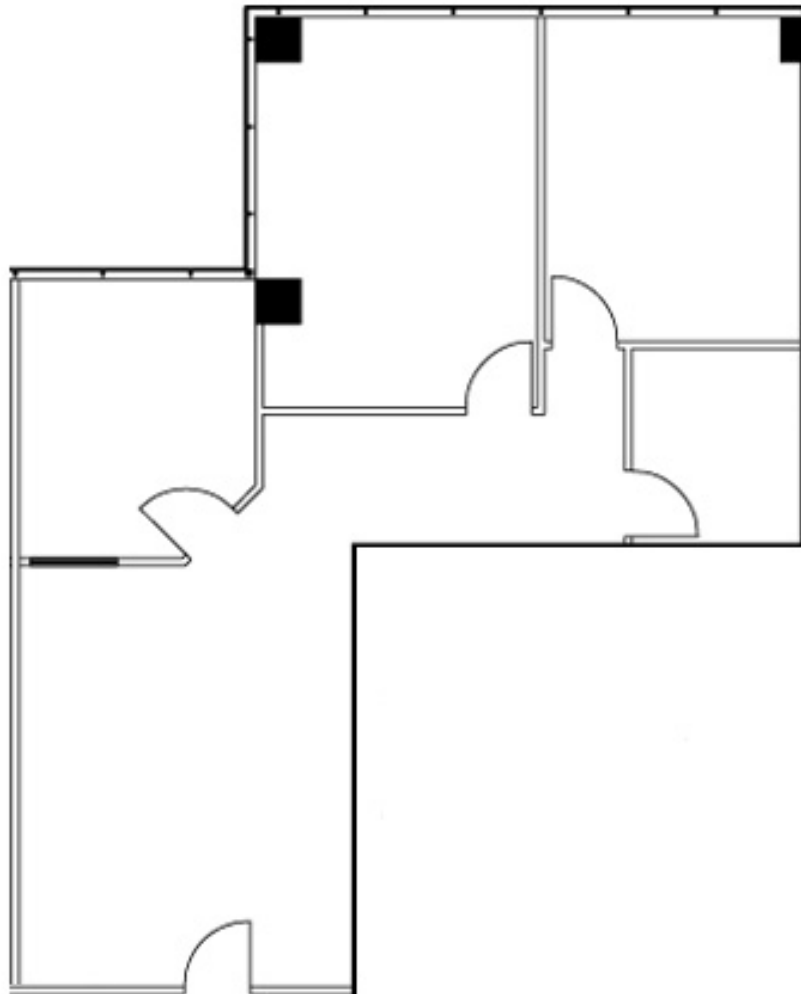

17870 CASTLETON STREET
SUITE #335
1,280 RSF

LEASING INFORMATION
ARNEL COMMERCIAL PROPERTIES

626.912.7700