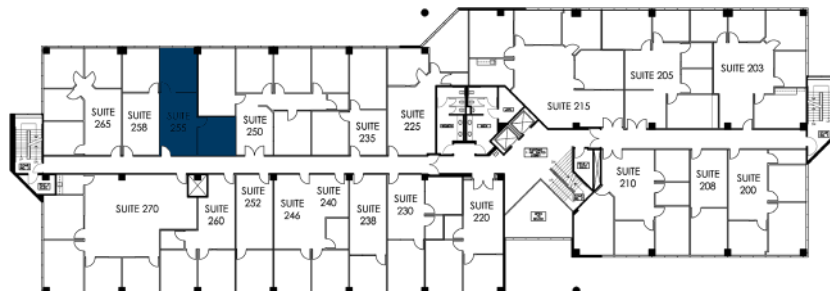

17870 CASTLETON STREET  
SUITE #255  
658 RSF

**LEASING INFORMATION**  
ARNEL COMMERCIAL PROPERTIES

626.912.7700