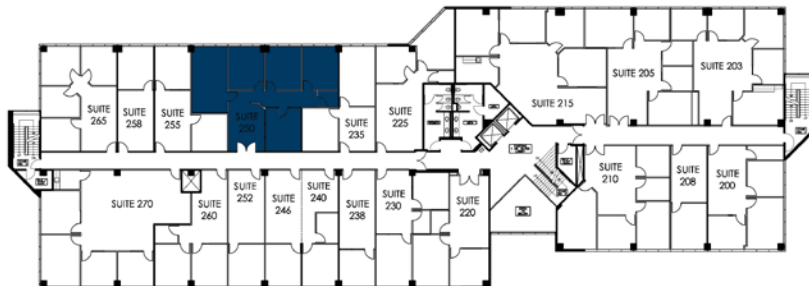

17870 CASTLETON STREET  
SUITE #250  
1,573 RSF

**LEASING INFORMATION**  
ARNEL COMMERCIAL PROPERTIES

626.912.7700