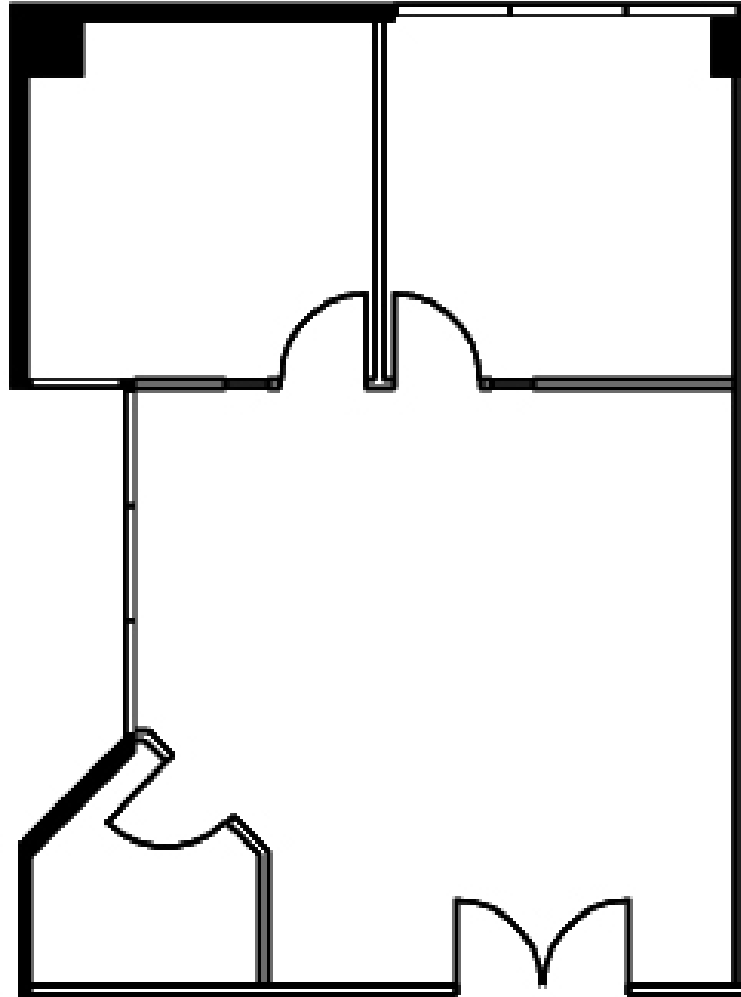

17870 CASTLETON STREET
SUITE #105
924 RSF

LEASING INFORMATION
ARNEL COMMERCIAL PROPERTIES

626.912.7700